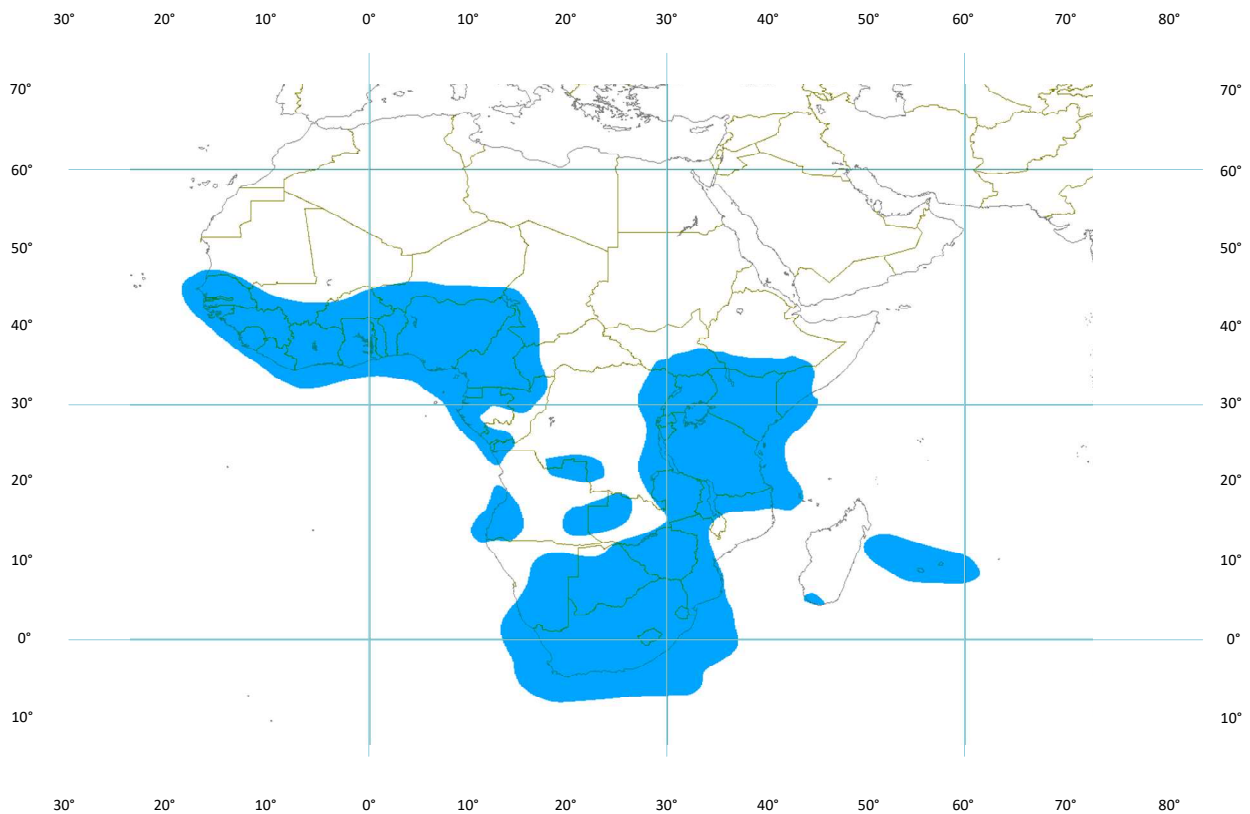

# SES-5

## TV Program – DW English HD

Direct-to-Home

Position	5° East
Transponder	4.958
Frequency	12,054 GHz
Polarization	vertical
FEC	3/4
Symbolrate	30,000 MSymbols/s
Modulation	8PSK / DVB-S2
Video Standard	1920x1080/50i
Video Compression	MPEG4 (h.264)
Audio Compression	MPEG-1/Layer 2
Encryption	-
Additional Data Services	EIT / EPG
TV Channel	DW English HD
Radio Channel	

Reception may be possible even beyond these contours

0,8 m

Diameter of satellite receiving antenna in meter (approximate values) for Direct-to-Home