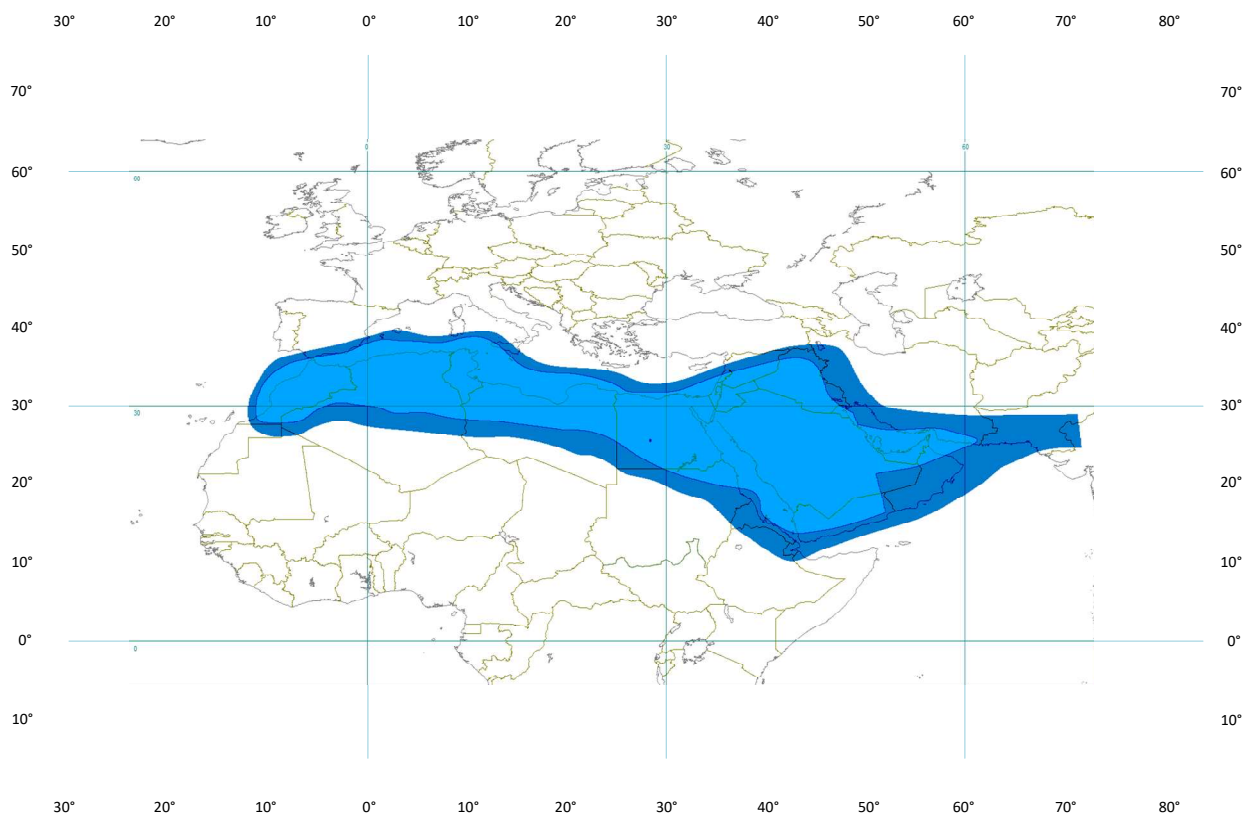

EUTELSAT 8 West B

TV Program – DW Arabia HD | Radio Program

Rebroadcasting and Direct-to-Home

Position	8° West
Transponder	BWM09
Frequency	11,137 GHz
Polarization	horizontal
FEC	5/6
Symbolrate	27,500 MSymbols/s
Modulation	8-PSK
Video Standard	DVB-S2
Video Compression	h.264 (1920*1080 / 50i)
Audio Compression	MPEG-1/Layer 2
Encryption	-
Additional Data Services	EIT / EPG
TV Channel	DW Arabia HD
Radio Channel	DW A2, DW05

Reception may be possible even beyond these contours

Diameter of satellite receiving antenna in meter (approximate values) for Direct-to-Home

Diameter of satellite receiving antenna in meter (approximate values) for Rebroadcasting