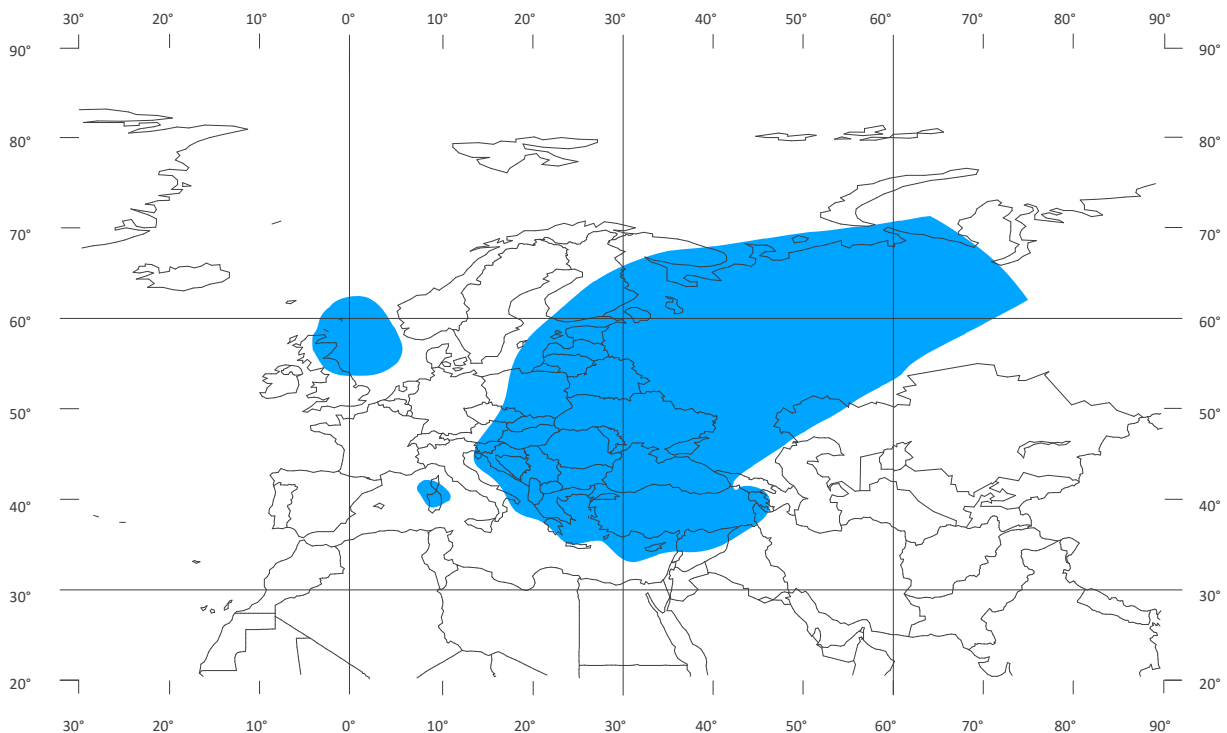

ASTRA 4A

TV Program – DW Deutsch

Direct-to-Home

Position	4,8° East
Transponder	4.235
Frequency	12,380 GHz
Polarization	horizontal
FEC	3/4
Symbolrate	27,500 Msymbols/s
Modulation	QPSK /DVB-S
Video Standard	PAL
Video Compression	MPEG-2
Audio Compression	MPEG-1/Layer 2
Encryption	-
Additional Data Services	EIT / EPG
TV Channel	DW Deutsch
Radio Channel	-

Reception may be possible even beyond these contours

0,8 m

Diameter of satellite receiving antenna in meter
(approximate values) for Direct-to-Home