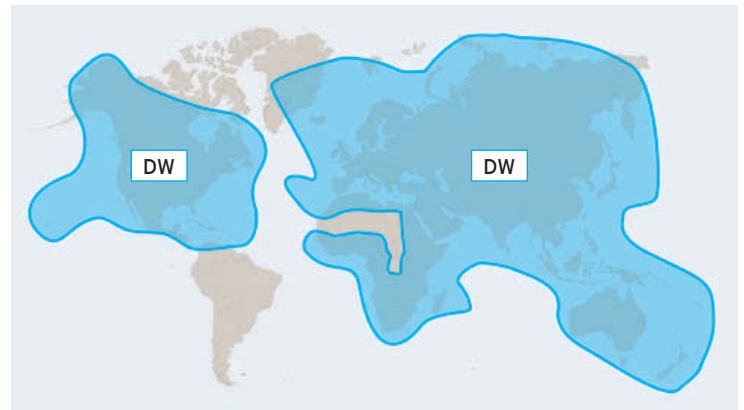

Satellite footprints of Deutsche Welle's English television channel DW

Beginning 22 June, DW will provide even more news. Framed in an opulent new graphic design, there will be wider coverage and deeper background, more often. Deutsche Welle expertise, regional and global, remains integral to the news process. The new DW News will include an interactive element. Join the discussion.

Also from 22 June onward, DW will be available to viewers in Europe via the Astra satellite. Please consult our new broadcast schedule for details.